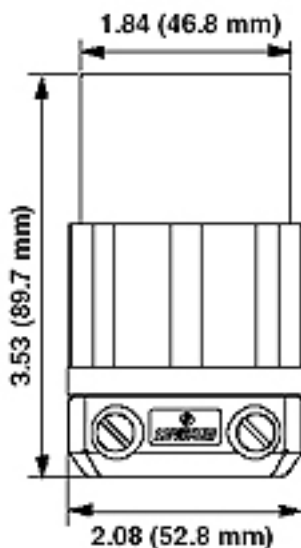

Wire Gauge: 16-10 AWG

Blades/Contacts: Solid Brass

Body Material: Super Tough Nylon

Assembly Screws: Steel, Zinc Plated

Color: Black-White

Standards and Certifications: UL/CSA

Warranty: Lifetime Warranty

NEMA: L6-20R

### Dimensional Diagram