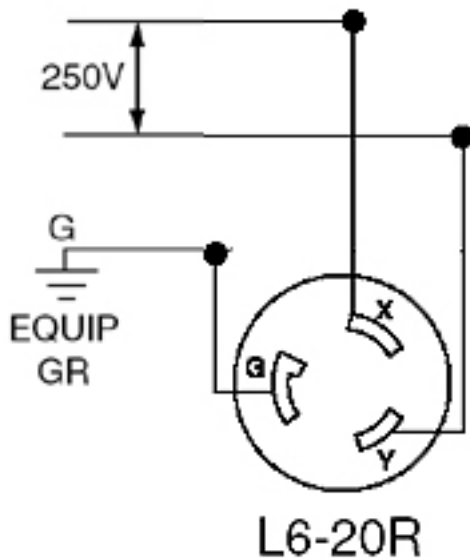

Wiring Diagram

SPECIFICATION SUBMITTAL

JOB NAME: ____	CATALOG NUMBERS: ____	____
JOB NUMBER: ____	____	____

Leviton Manufacturing Co., Inc.

59-25 Little Neck Parkway, Little Neck, NY 11362-2591

Telephone: 1-800-323-8920 · FAX: 1-800-832-9538 · Tech Line (8:30AM-7:30PM E.S.T. Monday-Friday): 1-800-824-3005

Leviton Manufacturing of Canada, Ltd.

165 Hymus Boulevard, Pointe Claire, Quebec H9R 1E9 · Telephone: 1-800-469-7890 · FAX: 1-800-824-3005

Leviton S. de R.L. de C.V.

Lago Tana 43, Mexico DF, Mexico CP 11290 · Tel.: (+52)55-5082-1040 · FAX: (+52)5386-1797 · www.leviton.com.mx

Visit our Website at: www.leviton.com

©2007 Leviton Manufacturing Co., Inc. All rights reserved. Subject to change without notice.